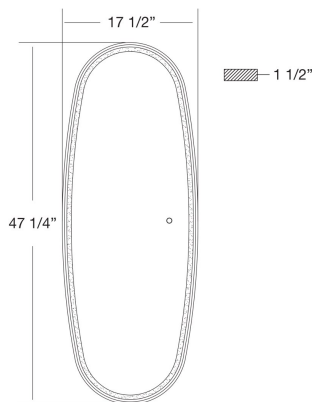

TECHNICAL DETAILS

PROJECT INFORMATION

Job Name: Date: Type:

Comments: