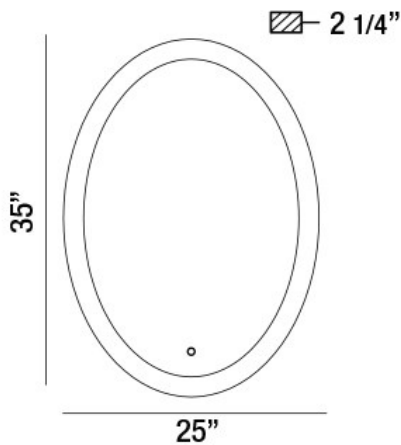

TECHNICAL DETAILS

IP Rating	:	44
Location	:	DAMP
Approval	:	

PROJECT INFORMATION

Job Name: Date: Type:

Comments: