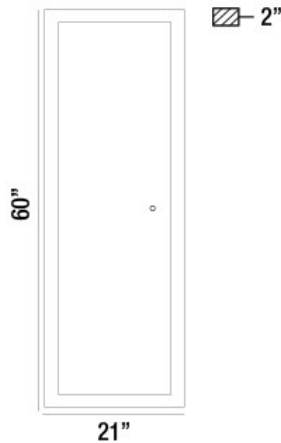

PROJECT INFORMATION

Job Name: Date: Type:

Comments: