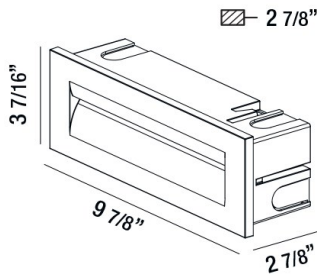

ODIA, 8.5W LED OUTDOOR IN-WALL

PRODUCT DETAILS

No.	:	31576-024
Product Color	:	GRAPHITE GREY
Width	:	9.875"
Height	:	3.4375"
Ext	:	2.875"
Weight	:	1.2lbs

LIGHT SOURCE DETAILS

Light Source Type	:	INTEGRATED LED
Input Voltage	:	120V
Bulb Voltage	:	120V
Socket Type	:	LED
Total Wattage	:	8.5W
Initial Lumens	:	190lm
Kelvin	:	3000K
CRI	:	80
Dimmable	:	No

OPTIONS AVAILABLE

ITEM NO.	FINISH	SHADE
31576-017	MARINE GREY	
31576-024	GRAPHITE GREY	

TECHNICAL DETAILS

Driver	:	Electronic driver 120V 50/60Hz
Adjustable Lamp Head	:	No
IP Rating	:	65
Location	:	WET
Approval	:	
Title 24	:	Yes