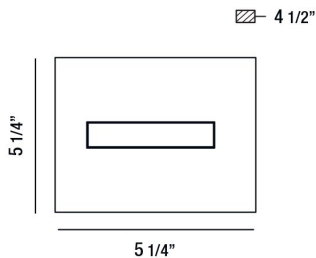

### PRODUCT DETAILS

No.	:	28019-029
Product Color	:	BLACK
Product Material	:	METAL
Shade / Accent Colour	:	FROSTED
Shade / Accent Material	:	ACRYLIC
Width	:	5.25"
Height	:	5.25"
Overall Height	:	5.25"
Ext	:	4.5"
Weight	:	1.2lbs

### TECHNICAL DETAILS

Light Direction	:	Up and Down
Canopy / Backplate Length	:	5.1"
Canopy / Backplate Height	:	1.1"
Canopy / Backplate Width	:	4.5"
Adjustable Lamp Head	:	No
IP Rating	:	DRY
Location	:	DAMP
Approval	:	
Title 24	:	Yes
Beam Angle	:	120