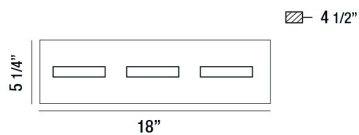

### PRODUCT DETAILS

No.	:	28020-023
Product Color	:	BLACK
Product Material	:	METAL
Shade / Accent Colour	:	FROSTED
Shade / Accent Material	:	ACRYLIC
Width	:	18"
Height	:	5.25"
Overall Height	:	5.25"
Ext	:	4.5"
Weight	:	3.9lbs

### TECHNICAL DETAILS

Light Direction	:	Up and Down
Canopy / Backplate Length	:	17.5"
Canopy / Backplate Height	:	1.1"
Canopy / Backplate Width	:	4.5"
Adjustable Lamp Head	:	No
IP Rating	:	DAMP
Location	:	DAMP
Approval	:	