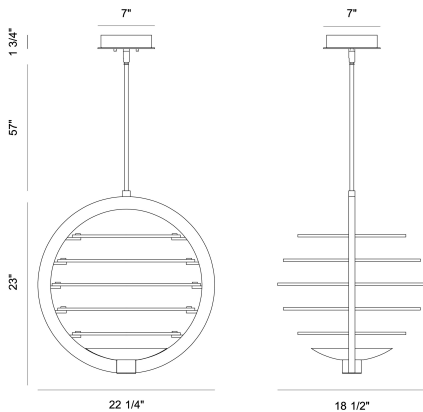

OMBRA, MEDIUM LED CHANDELIER

PRODUCT DETAILS

No.	:	38150-012
Product Color	:	BRASS/BLACK
Product Material	:	METAL
Shade / Accent Material	:	~
Length	:	22.25"
Width	:	18.5"
Height	:	23"
Weight	:	15.4lbs

LIGHT SOURCE DETAILS

Light Source Type	:	INTEGRATED LED
Input Voltage	:	120V
Bulb Voltage	:	120V
Socket Type	:	LED
Total Wattage	:	66W
Delivered Lumens	:	550lm
Kelvin	:	3000K
CRI	:	90+
Dimmable	:	Yes

OPTIONS AVAILABLE

ITEM NO.	FINISH	SHADE
38150-012	BRASS/BLACK DARK	
38150-029	BRONZE/POLISHED NICKEL	

TECHNICAL DETAILS

Hanging Support Type	:	ROD
Hanging Support Length	:	57"
Rods Included	:	3"+6"+12"+18"+18"
Canopy / Backplate Height	:	1.75"
Canopy / Backplate Dia.	:	7"
Location	:	DRY
Approval	:	
Title 24	:	Yes