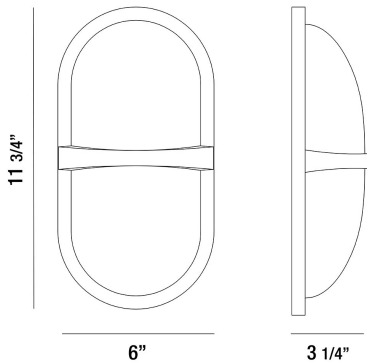

### PRODUCT DETAILS

No.	:	35988-014
Product Color	:	TEXTURED SILVER
Shade / Accent Colour	:	WHITE GLASS
Width	:	6"
Height	:	11.75"
Ext	:	3.25"
Weight	:	3.1lbs

### TECHNICAL DETAILS

Hanging Support Length	:	6"
Canopy / Backplate Length	:	11.75"
Canopy / Backplate Height	:	0.5"
Canopy / Backplate Width	:	6"
IP Rating	:	44
Location	:	WET
Approval	:	
Title 24	:	Yes