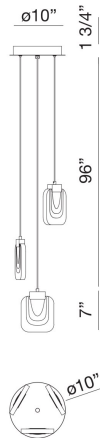

PAGET, 3 LIGHT LED CHANDELIER

PRODUCT DETAILS

No.	:	38042-020
Product Color	:	CHROME
Shade / Accent Colour	:	CHROME
Diameter	:	10"
Height	:	7"
Overall Height	:	96"
Weight	:	8.7lbs

LIGHT SOURCE DETAILS

Light Source Type	:	INTEGRATED LED
Input Voltage	:	120V
Bulb Voltage	:	24V
Socket Type	:	LED
Total Wattage	:	15W
Delivered Lumens	:	660lm
Kelvin	:	3000K
CRI	:	90
Dimmable	:	Yes

OPTIONS AVAILABLE

ITEM NO.	FINISH	SHADE
38042-010	GOLD	
38042-020	CHROME	CHROME

TECHNICAL DETAILS

Hanging Support Type	:	WIRE
Canopy / Backplate Height	:	1.75"
Canopy / Backplate Dia.	:	10"
Location	:	DRY
Approval	:	
Title 24	:	Yes