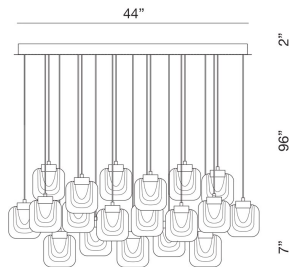

PAGET, 16-LIGHT OVAL LED CHANDELIER

PRODUCT DETAILS

No.	:	37194-027
Product Color	:	CHROME
Shade / Accent Colour	:	CHROME
Length	:	44"
Width	:	14"
Height	:	7"
Overall Height	:	100"
Weight	:	61.6lbs

LIGHT SOURCE DETAILS

Light Source Type	:	INTEGRATED LED
Input Voltage	:	120V
Bulb Voltage	:	120V
Socket Type	:	LED
Total Wattage	:	80W
Delivered Lumens	:	3200lm
Kelvin	:	3000K
CRI	:	90+
Dimmable	:	Yes

OPTIONS AVAILABLE

ITEM NO.	FINISH	SHADE
37194-017	GOLD	CLEAR
37194-027	CHROME	CHROME

TECHNICAL DETAILS

Hanging Support Type	:	WIRE
Hanging Support Length	:	96"
Canopy / Backplate Length	:	44"
Canopy / Backplate Height	:	2"
Canopy / Backplate Width	:	14"
Approval	:	
Title 24	:	Yes

PROJECT INFORMATION