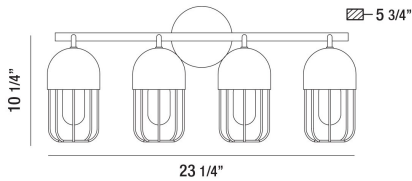

### PRODUCT DETAILS

No.	:	35962-014
Product Color	:	MATTE BLACK
Product Material	:	METAL
Shade / Accent Colour	:	GOLD
Shade / Accent Material	:	METAL
Width	:	23.25"
Height	:	10.25"
Ext	:	5.75"
Weight	:	5.5lbs

### TECHNICAL DETAILS

Hanging Support Length	:	6"
Canopy / Backplate Height	:	1"
Canopy / Backplate Dia.	:	4.75"
Mounting	:	Down
IP Rating	:	DAMP
Location	:	DAMP
Approval	:	