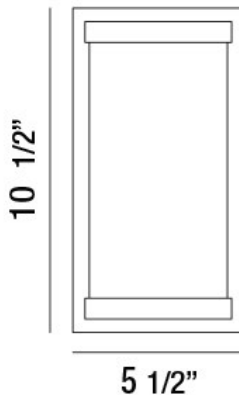

PARADISO, SMALL RECT OUTDOOR LED WALLMOUNT

PRODUCT DETAILS

No.	:	34137-017
Product Color	:	SATIN NICKEL
Shade / Accent Colour	:	CLEAR BUBBLE
Width	:	5.5"
Height	:	10.5"
Ext	:	3.5"
Weight	:	7.6lbs

LIGHT SOURCE DETAILS

Light Source Type	:	INTEGRATED LED
Input Voltage	:	120V
Bulb Voltage	:	120V
Socket Type	:	LED
Total Wattage	:	20W
Initial Lumens	:	1200lm
Kelvin	:	3000K
CRI	:	90
Dimmable	:	Yes

OPTIONS AVAILABLE

ITEM NO.	FINISH	SHADE
34137-017	SATIN NICKEL	CLEAR BUBBLE

 3 1/2"

TECHNICAL DETAILS

Canopy / Backplate Length	:	5.5"
Canopy / Backplate Height	:	1.25"
Canopy / Backplate Width	:	10.5"
Driver	:	EK-TOP
IP Rating	:	20
Location	:	DAMP
Approval	:	

PROJECT INFORMATION