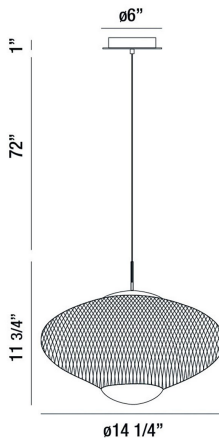

PARK, 14" ROUND PENDANT

PRODUCT DETAILS

No.	:	37106-010
Product Color	:	BLACK
Product Material	:	METAL
Shade / Accent Colour	:	GOLD
Shade / Accent Material	:	METAL
Diameter	:	14.25"
Height	:	11.75"
Overall Height	:	84.75"
Weight	:	3.3lbs

LIGHT SOURCE DETAILS

Light Source Type	:	INTEGRATED LED
Input Voltage	:	120V
Bulb Voltage	:	120V
Socket Type	:	LED
Total Wattage	:	10W
Delivered Lumens	:	570lm
Kelvin	:	3000K
CRI	:	85+
Dimmable	:	Yes

OPTIONS AVAILABLE

ITEM NO.	FINISH	SHADE
37106-010	BLACK	GOLD

TECHNICAL DETAILS

Hanging Support Type	:	WIRE
Hanging Support Length	:	72"
Canopy / Backplate Height	:	1"
Canopy / Backplate Dia.	:	6"
IP Rating	:	IP20
Location	:	DRY
Title 24	:	Yes