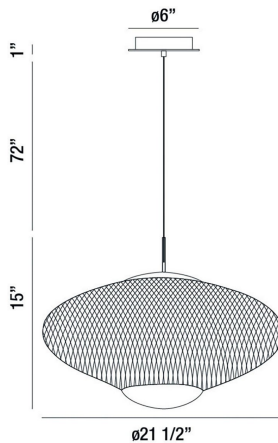

PARK, 22" ROUND PENDANT

PRODUCT DETAILS

No.	:	37107-017
Product Color	:	BLACK
Product Material	:	METAL
Shade / Accent Colour	:	GOLD
Shade / Accent Material	:	METAL
Diameter	:	21.5"
Height	:	15"
Overall Height	:	88"
Weight	:	4lbs

LIGHT SOURCE DETAILS

Light Source Type	:	INTEGRATED LED
Input Voltage	:	120V
Bulb Voltage	:	120V
Socket Type	:	LED
Total Wattage	:	12W
Delivered Lumens	:	680lm
Kelvin	:	3000K
CRI	:	85+
Dimmable	:	Yes

OPTIONS AVAILABLE

ITEM NO.	FINISH	SHADE
37107-017	BLACK	GOLD

TECHNICAL DETAILS

Hanging Support Type	:	WIRE
Hanging Support Length	:	72"
Canopy / Backplate Height	:	1"
Canopy / Backplate Dia.	:	6"
IP Rating	:	IP20
Location	:	DRY
Title 24	:	Yes