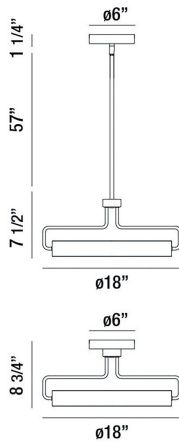

### PRODUCT DETAILS

|                         |   |               |
|-------------------------|---|---------------|
| No.                     | : | 37083-014     |
| Product Color           | : | ANTIQUÉ BRASS |
| Product Material        | : | METAL         |
| Shade / Accent Colour   | : | BLACK         |
| Shade / Accent Material | : | ACRYLIC       |
| Diameter                | : | 18"           |
| Height                  | : | 7.5"          |
| Overall Height          | : | 35"           |
| Weight                  | : | 5.9lbs        |

### LIGHT SOURCE DETAILS

|                   |   |                |
|-------------------|---|----------------|
| Light Source Type | : | INTEGRATED LED |
| Input Voltage     | : | 120V           |
| Bulb Voltage      | : | 120V           |
| Socket Type       | : | LED            |
| Total Wattage     | : | 23W            |
| Delivered Lumens  | : | 925lm          |
| Kelvin            | : | 3000K          |
| CRI               | : | 90+            |
| Dimmable          | : | Yes            |

### TECHNICAL DETAILS

|                           |   |       |
|---------------------------|---|-------|
| Hanging Support Type      | : | ROD   |
| Hanging Support Length    | : | 57"   |
| Canopy / Backplate Height | : | 1.25" |
| Canopy / Backplate Dia.   | : | 6"    |
| Title 24                  | : | Yes   |