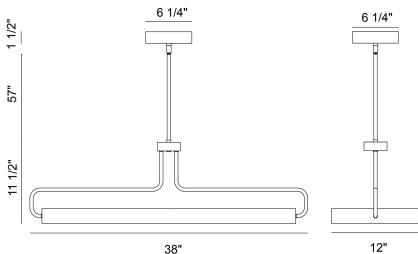

PEMBERTON, LED OVAL PENDANT

PRODUCT DETAILS

No.	:	37931-018
Product Color	:	ANTIQUÉ BRASS
Product Material	:	METAL
Shade / Accent Material	:	~
Length	:	38"
Width	:	12"
Height	:	11.5"
Overall Height	:	69"
Weight	:	8lbs

LIGHT SOURCE DETAILS

Number of Bulbs	:	1
Light Source	:	LED
Light Source Type	:	LED
Input Voltage	:	110/277VV
Socket Type	:	LED
Wattage	:	35W
Total Wattage	:	35W
Delivered Lumens	:	1550lm
Kelvin	:	3000K
CRI	:	90+
Bulb Included	:	Yes
Dimmable	:	Yes

OPTIONS AVAILABLE

ITEM NO.	FINISH	SHADE
37931-018	ANTIQUÉ BRASS	
37931-025	SATIN NICKEL	MATTE BLACK

TECHNICAL DETAILS

Hanging Support Type	:	ROD
Hanging Support Length	:	57"
Rods Included	:	3"+6"+12"+18"+18"
Canopy / Backplate Height	:	1.5"
Canopy / Backplate Dia.	:	6.25"
Location	:	DRY
Approval	:	
Title 24	:	Yes