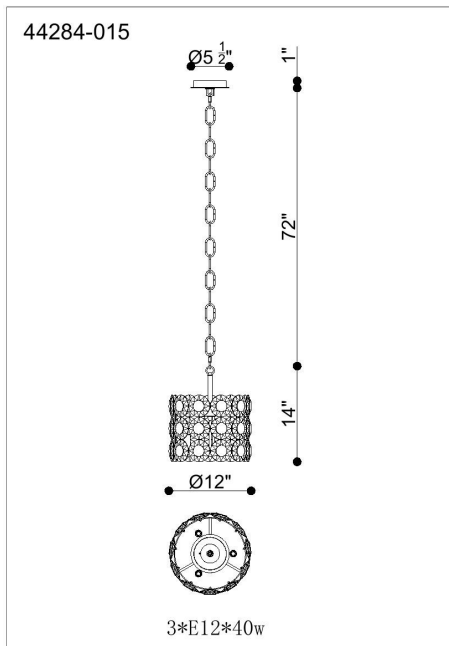

### PRODUCT DETAILS

No.	:	44284-015
Product Color	:	CHROME
Length	:	12"
Width	:	12"
Diameter	:	12"
Height	:	14"
Overall Height	:	71"
Weight	:	16.5lbs

### LIGHT SOURCE DETAILS

Number of Bulbs	:	3
Light Source	:	Incandescent
Light Source Type	:	B10
Input Voltage	:	120V
Bulb Voltage	:	120V
Socket Type	:	E12
Wattage	:	40W
Total Wattage	:	120W
Bulb Included	:	No
Dimmable	:	No

### TECHNICAL DETAILS

Light Direction	:	Multi
Hanging Support Type	:	CHAIN
Hanging Support Length	:	72"
Rods Included	:	Yes
Canopy / Backplate Length	:	5.5"
Canopy / Backplate Height	:	1"
Canopy / Backplate Width	:	5.5"
Canopy / Backplate Dia.	:	5.5"
IP Rating	:	IP20
Location	:	Dry
Approval	:	