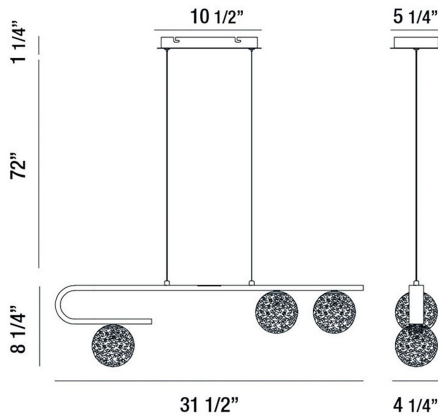

PHILLIMORE, 32" LINEAR CHANDELIER

PRODUCT DETAILS

No.	:	37350-017
Product Color	:	BRUSHED GOLD
Product Material	:	METAL
Shade / Accent Colour	:	CLEAR
Shade / Accent Material	:	GLASS
Length	:	31.5"
Width	:	4.25"
Height	:	8.25"
Overall Height	:	81.5"
Weight	:	6.5lbs

LIGHT SOURCE DETAILS

Light Source Type	:	INTEGRATED LED
Input Voltage	:	120V
Bulb Voltage	:	120V
Socket Type	:	LED
Total Wattage	:	9W
Delivered Lumens	:	720lm
Kelvin	:	3500K
CRI	:	80+
Dimmable	:	Yes

OPTIONS AVAILABLE

ITEM NO.	FINISH	SHADE
37350-017	BRUSHED GOLD	CLEAR

TECHNICAL DETAILS

Hanging Support Type	:	AIRCRAFT CABLE
Hanging Support Length	:	72"
Canopy / Backplate Length	:	10.5"
Canopy / Backplate Height	:	1.25"
Canopy / Backplate Width	:	5.25"
Approval	:	
Title 24	:	Yes