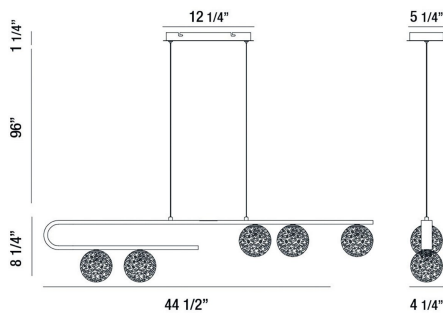

## PHILLIMORE, 44" LINEAR CHANDELIER

### PRODUCT DETAILS

No.	:	37351-014
Product Color	:	BRUSHED GOLD
Product Material	:	METAL
Shade / Accent Colour	:	CLEAR
Shade / Accent Material	:	GLASS
Length	:	44.5"
Width	:	4.25"
Height	:	8.25"
Overall Height	:	105.5"
Weight	:	9.6lbs

### TECHNICAL DETAILS

Hanging Support Type	:	AIRCRAFT CABLE
Hanging Support Length	:	96"
Canopy / Backplate Length	:	12.25"
Canopy / Backplate Height	:	1.25"
Canopy / Backplate Width	:	5.25"
Approval	:	
Title 24	:	Yes