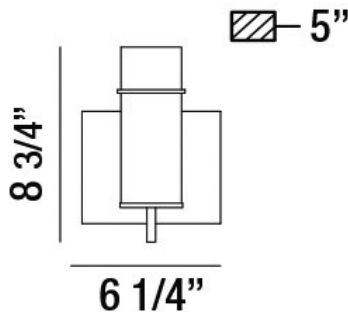

PISTA, 6" VANITY LIGHT

OPTIONS AVAILABLE

ITEM NO.	FINISH	SHADE
34133-019	CHROME	Glass
34133-026	BRONZE	CLEAR
34133-036	BLACK	Glass
34133-043	GOLD	Glass

PRODUCT DETAILS

No.	: 34133-026
Product Color	: BRONZE
Product Material	: METAL
Shade / Accent Colour	: CLEAR
Shade / Accent Material	: GLASS
Width	: 6.25"
Height	: 8.75"
Overall Height	: 8.75"
Ext	: 5"
Weight	: 1.7lbs

TECHNICAL DETAILS

Canopy / Backplate Length	: 6.25"
Canopy / Backplate Height	: 1"
Canopy / Backplate Width	: 5"
Mounting	: Up
IP Rating	: DAMP
Location	: DAMP
Approval	: 

PROJECT INFORMATION

Job Name: Date: Type: