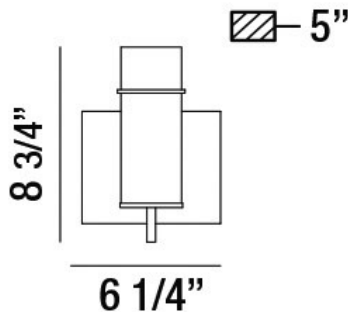

OPTIONS AVAILABLE

ITEM NO.	FINISH	SHADE
34133-019	CHROME	Glass
34133-026	BRONZE	CLEAR
34133-036	BLACK	Glass
34133-043	GOLD	Glass