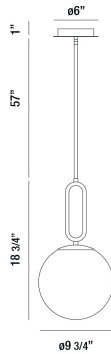

## PROSPECT, 10" ROUND PENDANT

### PRODUCT DETAILS

No.	:	37348-014
Product Color	:	GOLD
Product Material	:	METAL
Shade / Accent Colour	:	CLEAR
Shade / Accent Material	:	GLASS
Diameter	:	9.75"
Height	:	18.75"
Overall Height	:	76.75"
Weight	:	3.6lbs

### TECHNICAL DETAILS

Hanging Support Type	:	ROD
Hanging Support Length	:	57"
Rods Included	:	3"+6"+12"+18"+18"
Canopy / Backplate Height	:	1"
Canopy / Backplate Dia.	:	6"
Location	:	DRY
Approval	:	