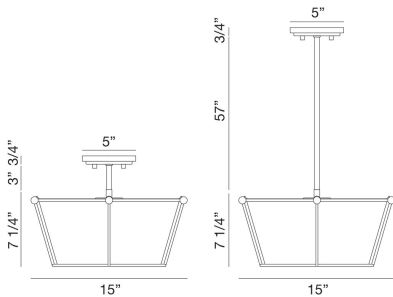

### PRODUCT DETAILS

No.	:	39044-013
Product Color	:	MATTE BLACK
Shade / Accent Colour	:	BLACK
Diameter	:	15"
Height	:	10.5"
Weight	:	6lbs

### TECHNICAL DETAILS

Hanging Support Type	:	ROD
Hanging Support Length	:	57"
Canopy / Backplate Height	:	0.75"
Canopy / Backplate Dia.	:	5"
IP Rating	:	IP20