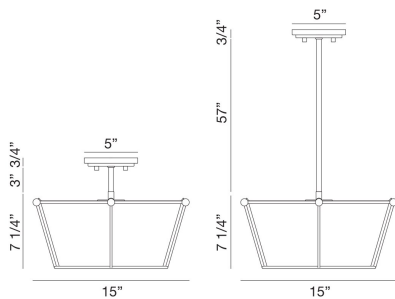

PULITO, 15IN PENDANT/SEMI FLUSHMOUNT

PRODUCT DETAILS

No.	:	39044-024
Product Color	:	POLISHED NICKEL
Shade / Accent Colour	:	NICKEL
Diameter	:	15"
Height	:	10.5"
Weight	:	6lbs

LIGHT SOURCE DETAILS

Number of Bulbs	:	3
Light Source	:	Incandescent
Light Source Type	:	B10
Input Voltage	:	120V
Bulb Voltage	:	120V
Socket Type	:	E12
Wattage	:	60W
Total Wattage	:	180W
Bulb Included	:	No
Dimmable	:	Yes

OPTIONS AVAILABLE

ITEM NO.	FINISH	SHADE
39044-013	MATTE BLACK	BLACK
39044-024	POLISHED NICKEL	NICKEL

TECHNICAL DETAILS

Hanging Support Type	:	ROD
Hanging Support Length	:	57"
Canopy / Backplate Height	:	0.75"
Canopy / Backplate Dia.	:	5"
IP Rating	:	IP20