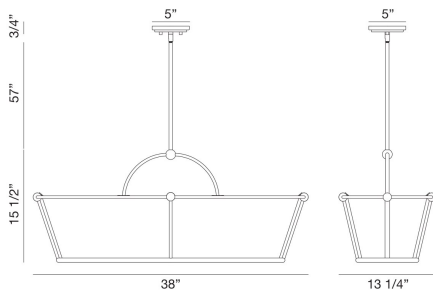

### PRODUCT DETAILS

No.	:	39046-017
Product Color	:	MATTER BLACK
Shade / Accent Colour	:	BLACK
Length	:	38"
Width	:	13.25"
Height	:	15.75"
Weight	:	11lbs

### TECHNICAL DETAILS

Hanging Support Type	:	ROD
Hanging Support Length	:	57"
Canopy / Backplate Height	:	0.75"
Canopy / Backplate Dia.	:	5"
IP Rating	:	IP20