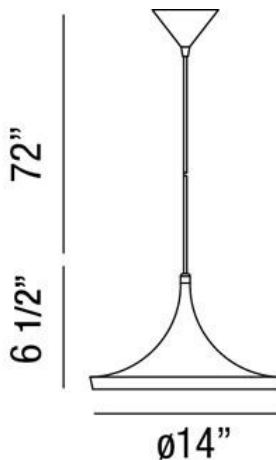

RAMOS, 14" ROUND PENDANT

PRODUCT DETAILS

No.	:	20439-019
Product Color	:	BLACK
Product Material	:	ALUMINUM
Shade / Accent Colour	:	BLACK/BRASS
Shade / Accent Material	:	METAL
Diameter	:	14"
Height	:	6.5"
Overall Height	:	81.5"
Weight	:	1.7lbs

LIGHT SOURCE DETAILS

Number of Bulbs	:	1
Light Source	:	Incandescent
Light Source Type	:	A19
Input Voltage	:	120V
Bulb Voltage	:	120V
Socket Type	:	E26
Wattage	:	60W
Total Wattage	:	60W
Bulb Included	:	No
Dimmable	:	Yes

OPTIONS AVAILABLE

ITEM NO.	FINISH	SHADE
20439-019	BLACK	BLACK/BRASS
20439-040	BRUSHED NICKEL	BRUSHED NICKEL

TECHNICAL DETAILS

Light Direction	:	Down
Hanging Support Type	:	WIRE
Hanging Support Length	:	72"
Canopy / Backplate Height	:	3"
Canopy / Backplate Dia.	:	4.75"
Adjustable Lamp Head	:	No
IP Rating	:	DRY
Approval	:	