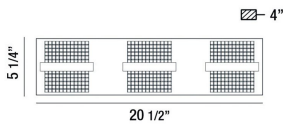

TECHNICAL DETAILS

Approval	:	
Title 24	:	Yes

PROJECT INFORMATION

Job Name: Date: Type:

Comments: