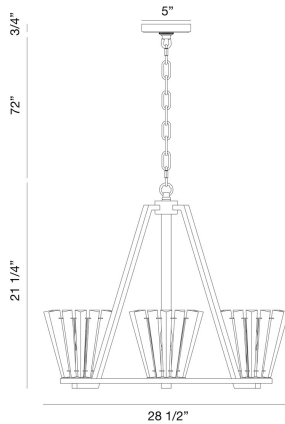

RICCA, 3 LT CHANDELIER

PRODUCT DETAILS

No.	:	38865-015
Product Color	:	CHROME
Shade / Accent Colour	:	CHROME
Diameter	:	28.5"
Height	:	21.25"
Weight	:	18.9lbs

LIGHT SOURCE DETAILS

Number of Bulbs	:	3
Light Source	:	Incandescent
Light Source Type	:	B10
Input Voltage	:	120V
Bulb Voltage	:	120V
Socket Type	:	E12
Wattage	:	60W
Total Wattage	:	180W
Bulb Included	:	No
Dimmable	:	Yes

OPTIONS AVAILABLE

ITEM NO.	FINISH	SHADE
38865-015	CHROME	CHROME

TECHNICAL DETAILS

Hanging Support Type	:	CHAIN
Hanging Support Length	:	72"
Canopy / Backplate Height	:	0.75"
Canopy / Backplate Dia.	:	5"

PROJECT INFORMATION