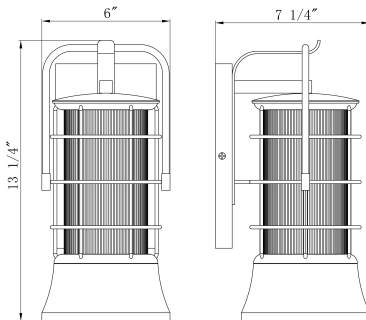

RIVAMAR, SMALL WALL LANTERN

PRODUCT DETAILS

No.	:	44262-013
Product Color	:	DARK BRONZE
Width	:	6"
Height	:	13.25"
Ext	:	7.25"
Shade Height	:	8"
Shade Diameter	:	4"

LIGHT SOURCE DETAILS

Number of Bulbs	:	1
Light Source	:	Incandescent
Light Source Type	:	T10
Input Voltage	:	120V
Bulb Voltage	:	120V
Socket Type	:	E26
Wattage	:	60W
Total Wattage	:	60W
Bulb Included	:	No
Dimmable	:	Yes

OPTIONS AVAILABLE

ITEM NO.	FINISH	SHADE
44262-013	DARK BRONZE	

TECHNICAL DETAILS

Canopy / Backplate Length	:	8.5"
Canopy / Backplate Height	:	0.75"
Canopy / Backplate Width	:	4.75"
Location	:	WET

PROJECT INFORMATION