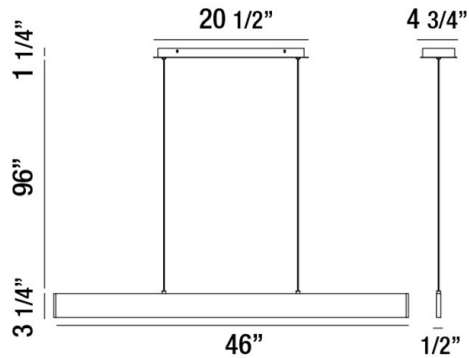

## ROGERS, 46" LINEAR PENDANT

### PRODUCT DETAILS

No.	:	31447-010
Product Color	:	WHITE
Product Material	:	METAL
Shade / Accent Colour	:	FROSTED
Shade / Accent Material	:	ACRYLIC
Length	:	46"
Width	:	0.5"
Height	:	3.25"
Overall Height	:	100.5"
Weight	:	12lbs

### TECHNICAL DETAILS

Light Direction	:	Down
Hanging Support Type	:	AIRCRAFT CABLE
Hanging Support Length	:	96"
Canopy / Backplate Length	:	20.5"
Canopy / Backplate Height	:	1.25"
Canopy / Backplate Width	:	4.75"
Adjustable Lamp Head	:	No
IP Rating	:	DRY
Location	:	DRY
Approval	:	