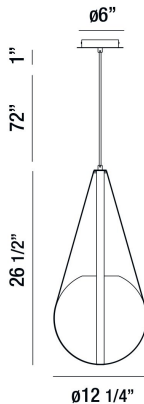

ROSEMOUNT, 12" ROUND PENDANT

PRODUCT DETAILS

No.	:	35990-017
Product Color	:	CHROME
Product Material	:	METAL
Shade / Accent Colour	:	WHITE/TAN
Shade / Accent Material	:	GLASS/LEATHER
Diameter	:	12.25"
Height	:	26.5"
Overall Height	:	99.5"
Weight	:	5lbs

OPTIONS AVAILABLE

ITEM NO.	FINISH	SHADE
35990-017	CHROME	WHITE/TAN
35990-024	CHROME	CLEAR/TAN

TECHNICAL DETAILS

Hanging Support Type	:	WIRE
Hanging Support Length	:	72"
Canopy / Backplate Height	:	1"
Canopy / Backplate Dia.	:	6"
IP Rating	:	DRY
Location	:	DRY
Approval	:	