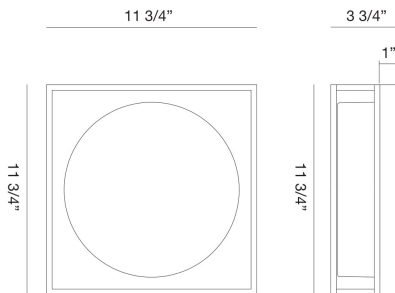

ROVER, SMA LED FLUSHMOUNT

PRODUCT DETAILS

No.	:	39332-028
Product Color	:	CHROME
Shade / Accent Colour	:	CHROME
Length	:	12"
Width	:	12"
Height	:	4"
Weight	:	9lbs

LIGHT SOURCE DETAILS

Light Source Type	:	INTEGRATED LED
Input Voltage	:	120V
Bulb Voltage	:	120V
Socket Type	:	LED
Total Wattage	:	24W
Delivered Lumens	:	1900lm
Kelvin	:	3000K
CRI	:	90
Dimmable	:	Yes

OPTIONS AVAILABLE

ITEM NO.	FINISH	SHADE
39332-011	GOLD	GOLD
39332-028	CHROME	CHROME
39332-035	BLACK	BLACK

TECHNICAL DETAILS

Canopy / Backplate Length	:	12"
Canopy / Backplate Height	:	1"
Canopy / Backplate Width	:	12"
IP Rating	:	IP20