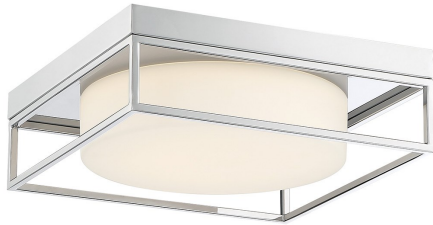

ROVER, SMA LED FLUSHMOUNT

PRODUCT DETAILS

No.	:	39332-028
Product Color	:	CHROME
Shade / Accent Colour	:	CHROME
Length	:	12"
Width	:	12"
Height	:	4"
Weight	:	9lbs

LIGHT SOURCE DETAILS

Light Source Type	:	INTEGRATED LED
Input Voltage	:	120V
Bulb Voltage	:	120V
Socket Type	:	LED
Total Wattage	:	24W
Delivered Lumens	:	1900lm
Kelvin	:	3000K
CRI	:	90
Dimmable	:	Yes

OPTIONS AVAILABLE

ITEM NO.	FINISH	SHADE
39332-011	GOLD	GOLD
39332-028	CHROME	CHROME
39332-035	BLACK	BLACK

TECHNICAL DETAILS

Canopy / Backplate Length	:	12"
Canopy / Backplate Height	:	1"
Canopy / Backplate Width	:	12"
IP Rating	:	IP20