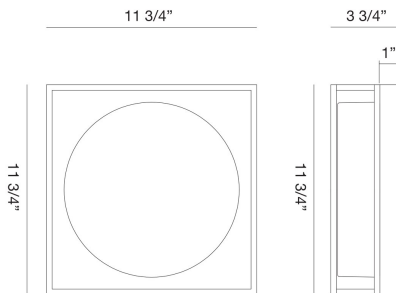

ROVER, SMA LED FLUSHMOUNT

PRODUCT DETAILS

No.	:	39332-035
Product Color	:	BLACK
Shade / Accent Colour	:	BLACK
Length	:	12"
Width	:	12"
Height	:	4"
Weight	:	9lbs

LIGHT SOURCE DETAILS

Light Source Type	:	INTEGRATED LED
Input Voltage	:	120V
Bulb Voltage	:	120V
Socket Type	:	LED
Total Wattage	:	24W
Delivered Lumens	:	1900lm
Kelvin	:	3000K
CRI	:	90
Dimmable	:	Yes

OPTIONS AVAILABLE

ITEM NO.	FINISH	SHADE
39332-011	GOLD	GOLD
39332-028	CHROME	CHROME
39332-035	BLACK	BLACK

TECHNICAL DETAILS

Canopy / Backplate Length	:	12"
Canopy / Backplate Height	:	1"
Canopy / Backplate Width	:	12"
IP Rating	:	IP20