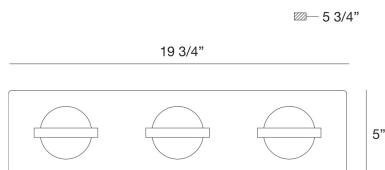

RYDER, 20" BATHBAR

PRODUCT DETAILS

No.	:	37069-035
Product Color	:	BLACK
Shade / Accent Colour	:	BLACK
Width	:	19.75"
Height	:	5"
Overall Height	:	5"
Ext	:	5.25"
Weight	:	6.8lbs

LIGHT SOURCE DETAILS

Light Source Type	:	INTEGRATED LED
Input Voltage	:	120V
Bulb Voltage	:	120V
Socket Type	:	LED
Total Wattage	:	15W
Delivered Lumens	:	600lm
Kelvin	:	3000K
CRI	:	90
Dimmable	:	Yes

OPTIONS AVAILABLE

ITEM NO.	FINISH	SHADE
37069-018	CHROME	CLEAR
37069-025	GOLD	CLEAR
37069-035	BLACK	BLACK

TECHNICAL DETAILS

Canopy / Backplate Length	:	5"
Canopy / Backplate Height	:	1.25"
Canopy / Backplate Width	:	19.75"
IP Rating	:	20
Location	:	DAMP
Approval	:	
Title 24	:	Yes