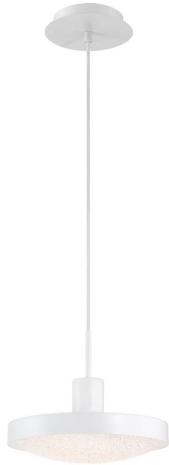

## SANDSTONE, 10" ROUND PENDANT

### PRODUCT DETAILS

No.	:	35963-011
Product Color	:	WHITE
Product Material	:	METAL
Shade / Accent Colour	:	CLEAR
Shade / Accent Material	:	MULTI-FACETED ACRYLIC
Diameter	:	10"
Height	:	7.75"
Overall Height	:	81.75"
Weight	:	3.2lbs

### OPTIONS AVAILABLE

<b>ITEM NO.</b> 35963-011	<b>FINISH</b> WHITE	<b>SHADE</b> CLEAR
------------------------------	------------------------	-----------------------