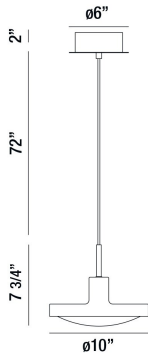

### PRODUCT DETAILS

No.	:	35963-011
Product Color	:	WHITE
Product Material	:	METAL
Shade / Accent Colour	:	CLEAR
Shade / Accent Material	:	MULTI-FACETED ACRYLIC
Diameter	:	10"
Height	:	7.75"
Overall Height	:	81.75"
Weight	:	3.2lbs

### LIGHT SOURCE DETAILS

Light Source Type	:	INTEGRATED LED
Input Voltage	:	120V
Bulb Voltage	:	120V
Socket Type	:	LED
Total Wattage	:	10W
Initial Lumens	:	600lm
Kelvin	:	3000K
CRI	:	80+
Dimmable	:	Yes

### TECHNICAL DETAILS

Hanging Support Type	:	WIRE
Hanging Support Length	:	72"
Canopy / Backplate Height	:	2"
Canopy / Backplate Dia.	:	6"
Driver	:	HUEUC
IP Rating	:	DRY
Location	:	DRY
Approval	:	