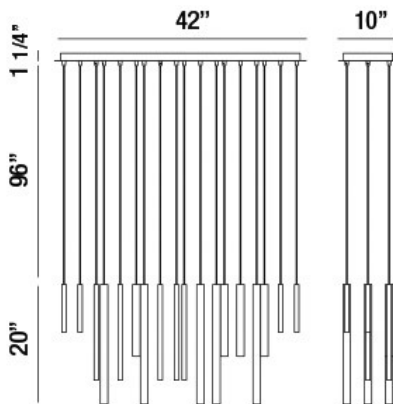

## SANTANA, 42" LINEAR CHANDELIER

### PRODUCT DETAILS

No.	:	31446-035
Product Color	:	ANTIQUÉ BRASS
Product Material	:	METAL
Shade / Accent Colour	:	ANTIQUÉ BRASS
Shade / Accent Material	:	METAL EXTRUDED TUBES
Length	:	42"
Width	:	10"
Height	:	20"
Overall Height	:	117.25"
Weight	:	26.6lbs

### TECHNICAL DETAILS

Light Direction	:	Down
Hanging Support Type	:	WIRE
Hanging Support Length	:	96"
Canopy / Backplate Length	:	42"
Canopy / Backplate Height	:	1.25"
Canopy / Backplate Width	:	10"
Driver	:	ACTC
Adjustable Lamp Head	:	No
IP Rating	:	DRY
Location	:	DRY
Approval	:	
Title 24	:	Yes