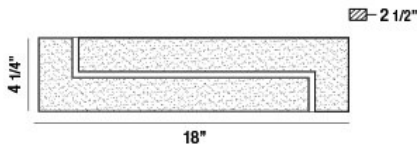

TECHNICAL DETAILS

Driver	:	HUEUC
Mounting	:	Up or Down
IP Rating	:	DAMP
Location	:	DAMP
Approval	:	

PROJECT INFORMATION

Job Name: Date: Type:

Comments: