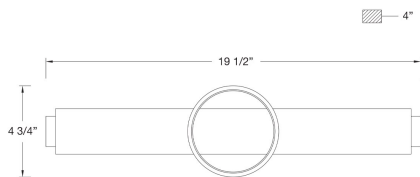

SANTORO, SMA LED BATHBAR

PRODUCT DETAILS

No.	:	39316-035
Product Color	:	BLACK
Shade / Accent Colour	:	BLACK
Length	:	19.5"
Height	:	4.75"
Ext	:	4"
Weight	:	3.1lbs

LIGHT SOURCE DETAILS

Light Source Type	:	INTEGRATED LED
Input Voltage	:	120V
Bulb Voltage	:	DC 36V
Socket Type	:	LED
Total Wattage	:	20W
Delivered Lumens	:	1080lm
Kelvin	:	3000K
CRI	:	90
Dimmable	:	Yes

OPTIONS AVAILABLE

ITEM NO.	FINISH	SHADE
39316-011	GOLD	GOLD
39316-028	CHROME	CHROME
39316-035	BLACK	BLACK

TECHNICAL DETAILS

Canopy / Backplate Height	:	1.25"
Canopy / Backplate Dia.	:	4.75"

PROJECT INFORMATION