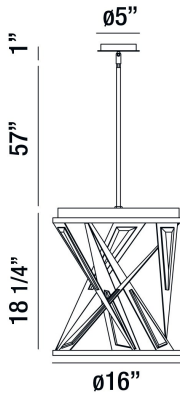

## SARISE, 16" ROUND CHANDELIER

### PRODUCT DETAILS

No.	:	35643-012
Product Color	:	BLACK
Product Material	:	METAL
Shade / Accent Colour	:	CHROME/CLEAR
Shade / Accent Material	:	METAL/CRYSTAL
Diameter	:	16"
Height	:	18.25"
Overall Height	:	76.25"
Weight	:	19.6lbs

### TECHNICAL DETAILS

Hanging Support Type	:	ROD
Hanging Support Length	:	57"
Rods Included	:	3"+6"+12"+18"+18"
Canopy / Backplate Height	:	1"
Canopy / Backplate Dia.	:	5.125"
IP Rating	:	DRY
Location	:	DRY
Approval	:	