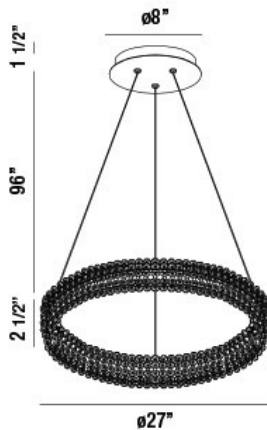

## SASSI, 27" ROUND CHANDELIER

### PRODUCT DETAILS

No.	:	34153-017
Product Color	:	CHROME
Product Material	:	METAL
Shade / Accent Colour	:	CLEAR
Shade / Accent Material	:	CRYSTAL
Diameter	:	27"
Height	:	2.5"
Overall Height	:	100"
Weight	:	14.8lbs

### TECHNICAL DETAILS

Hanging Support Type	:	AIRCRAFT CABLE
Hanging Support Length	:	96"
Canopy / Backplate Height	:	1.5"
Canopy / Backplate Dia.	:	8"
Driver	:	ES
IP Rating	:	DRY
Location	:	DRY
Approval	:	