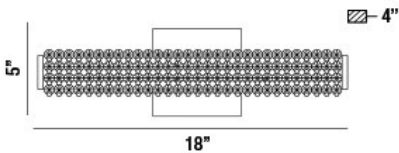

SASSI, WALL MOUNT

PRODUCT DETAILS

No.	:	34156-018
Product Color	:	CHROME
Product Material	:	METAL
Shade / Accent Colour	:	CLEAR
Shade / Accent Material	:	CRYSTAL
Width	:	18"
Height	:	5"
Ext	:	4"
Weight	:	4.4lbs

LIGHT SOURCE DETAILS

Light Source Type	:	INTEGRATED LED
Input Voltage	:	120V
Bulb Voltage	:	120V
Total Wattage	:	20W
Delivered Lumens	:	1800lm
Kelvin	:	3000K
CRI	:	90+
Dimmable	:	Yes

OPTIONS AVAILABLE

ITEM NO.	FINISH	SHADE
34156-018	CHROME	CLEAR

TECHNICAL DETAILS

Canopy / Backplate Length	:	5"
Canopy / Backplate Height	:	1.25"
Canopy / Backplate Width	:	5"
Driver	:	EK-TOP
Mounting	:	Up or Down
IP Rating	:	DAMP
Location	:	DAMP
Approval	:	

PROJECT INFORMATION