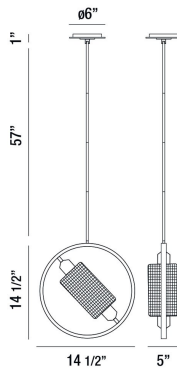

SEAMORE, 15" ROUND PENDANT

PRODUCT DETAILS

No.	:	37108-014
Product Color	:	BLACK
Product Material	:	METAL
Shade / Accent Colour	:	GOLD
Shade / Accent Material	:	METAL
Length	:	14.5"
Width	:	5"
Height	:	14.5"
Overall Height	:	72.5"
Weight	:	3.2lbs

OPTIONS AVAILABLE

ITEM NO. 37108-014	FINISH BLACK	SHADE GOLD
------------------------------	------------------------	----------------------

TECHNICAL DETAILS

Hanging Support Type	:	ROD
Hanging Support Length	:	57"
Rods Included	:	3"+6"+12"+18"+18"
Canopy / Backplate Height	:	1"
Canopy / Backplate Dia.	:	6"
IP Rating	:	IP20
Location	:	DRY