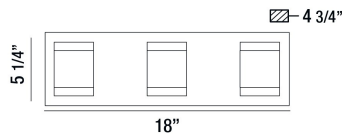

SEATON, 18" VANITY LIGHT

PRODUCT DETAILS

No.	:	35685-012
Product Color	:	CHROME
Product Material	:	METAL
Shade / Accent Colour	:	CLEAR
Shade / Accent Material	:	CRYSTAL-LIKE GLASS
Width	:	18"
Height	:	5.25"
Ext	:	4.75"
Weight	:	6.8lbs

LIGHT SOURCE DETAILS

Light Source Type	:	INTEGRATED LED
Input Voltage	:	120V
Bulb Voltage	:	120V
Total Wattage	:	30W
Initial Lumens	:	2400lm
Kelvin	:	3000K
CRI	:	90
Dimmable	:	Yes

OPTIONS AVAILABLE

ITEM NO.	FINISH	SHADE
35685-012	CHROME	CLEAR

TECHNICAL DETAILS

Canopy / Backplate Length	:	18"
Canopy / Backplate Height	:	1.25"
Canopy / Backplate Width	:	5.25"
Driver	:	ES
IP Rating	:	DAMP
Location	:	DAMP
Approval	:	

PROJECT INFORMATION

 Job Name: Date: Type: