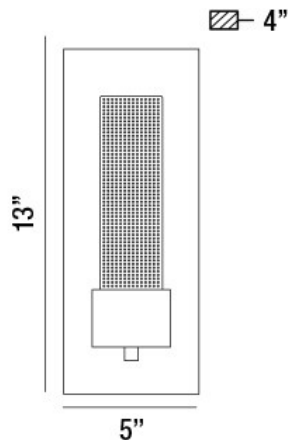

SOLATO, LED OUTDOOR WALL SCONCE

PRODUCT DETAILS

No.	:	33688-015
Product Color	:	BLACK
Shade / Accent Colour	:	SEEDED GLASS
Width	:	5"
Height	:	13"
Ext	:	4"
Weight	:	4.4lbs

LIGHT SOURCE DETAILS

Light Source Type	:	INTEGRATED LED
Input Voltage	:	120V
Bulb Voltage	:	120V
Socket Type	:	LED
Total Wattage	:	4.5W
Delivered Lumens	:	135lm
Kelvin	:	3000K
CRI	:	90+
Dimmable	:	Yes

OPTIONS AVAILABLE

ITEM NO. 33688-015	FINISH BLACK	SHADE SEEDED GLASS
------------------------------	------------------------	------------------------------

TECHNICAL DETAILS

Canopy / Backplate Length	:	13"
Canopy / Backplate Height	:	0.75"
Canopy / Backplate Width	:	5"
Driver	:	ZEGA
IP Rating	:	54
Location	:	WET
Approval	:	
Title 24	:	Yes