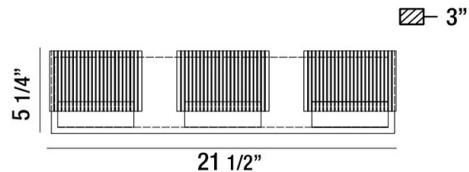

### PRODUCT DETAILS

No.	:	31439-015
Product Color	:	CHROME
Product Material	:	METAL
Shade / Accent Colour	:	CLEAR
Shade / Accent Material	:	ETCHED GLASS
Width	:	21.5"
Height	:	5.25"
Ext	:	3"
Weight	:	5lbs

### TECHNICAL DETAILS

Light Direction	:	Up
Canopy / Backplate Length	:	19.688"
Canopy / Backplate Height	:	1.375"
Canopy / Backplate Width	:	4.344"
Adjustable Lamp Head	:	No
IP Rating	:	DAMP
Approval	:	