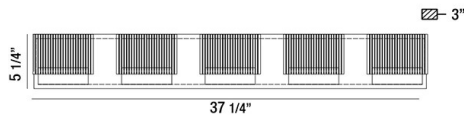

### PRODUCT DETAILS

No.	:	31441-018
Product Color	:	CHROME
Product Material	:	METAL
Shade / Accent Colour	:	CLEAR
Shade / Accent Material	:	ETCHED GLASS
Width	:	37.25"
Height	:	5.25"
Ext	:	3"
Weight	:	8.5lbs

### TECHNICAL DETAILS

Light Direction	:	Up
Canopy / Backplate Length	:	35.438"
Canopy / Backplate Height	:	1.375"
Canopy / Backplate Width	:	4.344"
Adjustable Lamp Head	:	No
IP Rating	:	DAMP
Approval	:	