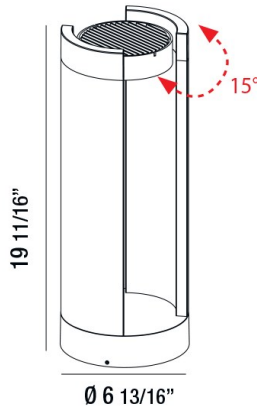

DANYON, BOLLARD, 15W, LED

PRODUCT DETAILS

No.	:	31922-029
Product Color	:	GRAPHITE GREY
Diameter	:	6.8125"
Height	:	19.6875"
Weight	:	5.2lbs

LIGHT SOURCE DETAILS

Light Source Type	:	INTEGRATED LED
Input Voltage	:	120V
Bulb Voltage	:	120V
Socket Type	:	LED
Total Wattage	:	15W
Delivered Lumens	:	370lm
Kelvin	:	3000K
CRI	:	80
Dimmable	:	No

OPTIONS AVAILABLE

ITEM NO.	FINISH	SHADE
31922-029	GRAPHITE GREY	
31922-041		

TECHNICAL DETAILS

IP Rating	:	65
Location	:	WET
Approval	:	
Title 24	:	Yes

PROJECT INFORMATION

 Job Name: Date: Type:

 Comments: