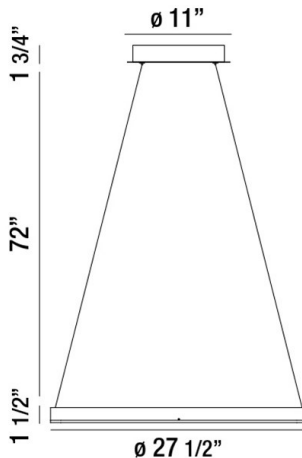

SPUNTO, 28" ROUND CHANDELIER

PRODUCT DETAILS

No.	:	31471-027
Product Color	:	MATTE BLACK
Product Material	:	METAL
Shade / Accent Colour	:	OPAL WHITE
Shade / Accent Material	:	ACRYLIC
Length	:	27.5"
Width	:	27.5"
Diameter	:	27.5"
Height	:	5"
Overall Height	:	75.25"
Weight	:	12.1lbs

LIGHT SOURCE DETAILS

Number of Bulbs	:	1
Light Source	:	LED
Light Source Type	:	LED
Input Voltage	:	120V
Bulb Voltage	:	120V
Socket Type	:	LED
Wattage	:	34W
Total Wattage	:	34W
Delivered Lumens	:	3682lm
Kelvin	:	3000K
CRI	:	90
Bulb Included	:	Yes
Dimmable	:	Yes

OPTIONS AVAILABLE

ITEM NO.	FINISH	SHADE
31471-015	SILVER	OPAL WHITE
31471-027	MATTE BLACK	OPAL WHITE
31471-035	Gold	OPAL WHITE

TECHNICAL DETAILS

Light Direction	:	Down
Hanging Support Type	:	AIRCRAFT CABLE
Hanging Support Length	:	72"
Canopy / Backplate Height	:	2.5"
Canopy / Backplate Dia.	:	11"
Adjustable Lamp Head	:	No
IP Rating	:	IP20
Location	:	DRY
Approval	:	