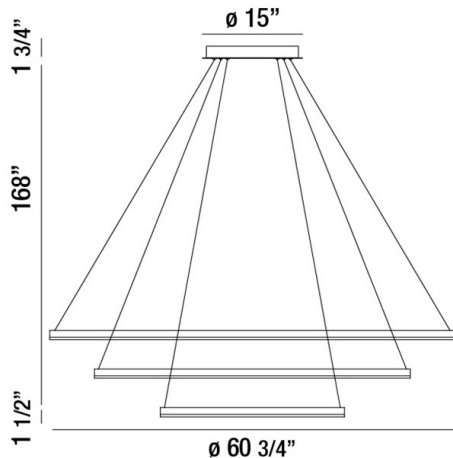

## SPUNTO, 61" ROUND CHANDELIER

### PRODUCT DETAILS

|                         |   |            |
|-------------------------|---|------------|
| No.                     | : | 31474-016  |
| Product Color           | : | SILVER     |
| Product Material        | : | METAL      |
| Shade / Accent Colour   | : | OPAL WHITE |
| Shade / Accent Material | : | ACRYLIC    |
| Length                  | : | 60.75"     |
| Width                   | : | 60.75"     |
| Diameter                | : | 60.75"     |
| Height                  | : | 15"        |
| Overall Height          | : | 171.25"    |
| Weight                  | : | 45.1lbs    |

### TECHNICAL DETAILS

|                           |   |   |
|---------------------------|---|---|
| Light Direction           | : | Down  |
| Hanging Support Type      | : | AIRCRAFT CABLE  |
| Hanging Support Length    | : | 168"  |
| Canopy / Backplate Height | : | 2.125"  |
| Canopy / Backplate Dia.   | : | 15"   |
| Adjustable Lamp Head      | : | No  |
| IP Rating                 | : | IP20  |
| Location                  | : | DRY   |
| Approval                  | : |  |