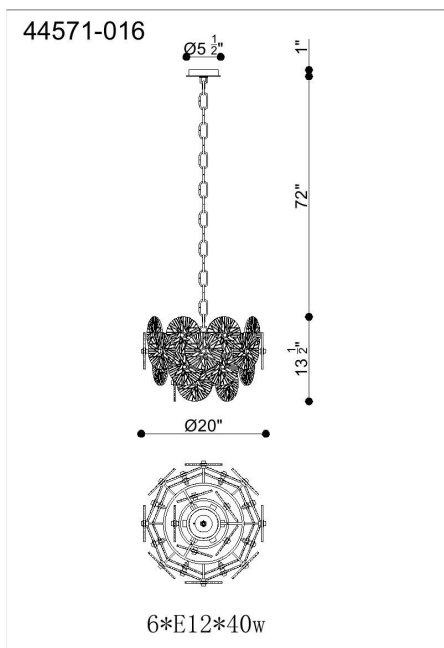

SUE-ANNE, 6-LIGHT CHANDELIER

PRODUCT DETAILS

No.	:	44571-016
Product Color	:	PLATED BRASS
Diameter	:	20"
Height	:	13.5"

LIGHT SOURCE DETAILS

Number of Bulbs	:	6
Light Source	:	Incandescent
Light Source Type	:	B10
Input Voltage	:	120V
Bulb Voltage	:	120V
Socket Type	:	E12
Wattage	:	60W
Total Wattage	:	360W
Bulb Included	:	No
Dimmable	:	Yes

OPTIONS AVAILABLE

ITEM NO.	FINISH	SHADE
44571-016	PLATED BRASS	

TECHNICAL DETAILS

Hanging Support Type	:	CHAIN
Hanging Support Length	:	72"
Canopy / Backplate Height	:	1"
Canopy / Backplate Dia.	:	5.5"
Location	:	DRY